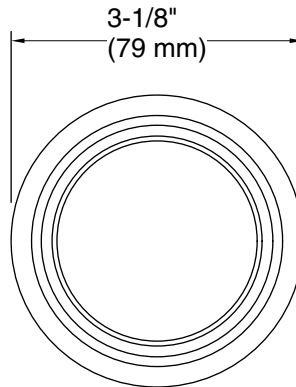

Technical Information

All product dimensions are nominal.

Notes

Install this product according to the installation guide.